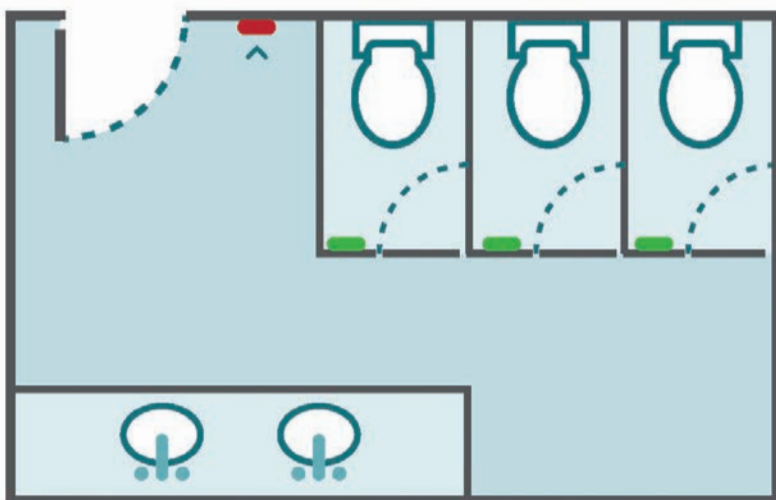

- The Unique design allows air flow created by doors
- Low Cost
- Lifetime guarantee on Brain battery
- Light flashes on day 30, audible beep on day 34
- Refill recyclable

The Brain (Shown in red)
Use it beside the restroom entrance door to create a great first and last impression.